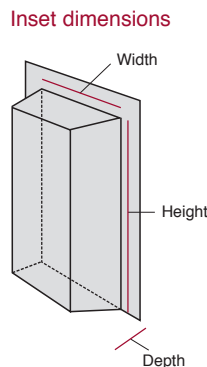

Wave 16" (a, d, f) 18" (a)

Fuel bed options

All the models in this brochure can be supplied with your choice of coal or pebble.

Fire features and dimensions

Name	Model number	Page number	Fireplace Class	Natural gas or Propane	Input (kW)	Output (kW)	Control options			Fuel bed options		Front finishes	Trim finishes	Approximate trim dimensions		Inset fire dimensions				
							Manual	Total remote	Trim switch	Coal	Pebble			Height	Width	Height	Width at Front	Width at Back	Depth	
Affinity	3854 / 8	10 / 11	1	●	6.8	3.64	●	●	●	●	n/a	BL / GU	624	916	555	397	313	255		
	3754 / 8	10 / 11	2	●	6.9	3.1	●	●	●	●	n/a	BL / GU	624	916	565	400	242	180		
Farndon	3860 / 2 / 4	8	1	●	6.8	3.64	●	●	●	●	BR / CH / BL	BR / CH / BL / SS	580	485	555	397	313	255		
	3760 / 2 / 4	8	2	●	6.9	3.1	●	●	●	●	BR / CH / BL	BR / CH / BL / SS	580	485	565	400	242	180		
Foxton	3820 / 2 / 4	4	1	●	6.8	3.64	●	●	●	●	BR / CH / BL	BR / CH / BL / SS	580	485	555	397	313	255		
	3720 / 2 / 4	4	2	●	6.9	3.1	●	●	●	●	BR / CH / BL	BR / CH / BL / SS	580	485	565	400	242	180		
Harringworth	3874	7	1	●	6.8	3.64	●	●	●	●	BL	BL	625	508	555	397	313	255		
	3774	7	2	●	6.9	3.1	●	●	●	●	BL	BL	625	508	565	400	242	180		
Langton	3892 / 4	1 / 2	1	●	6.8	3.64	●	●	●	●	CH / BL	CH / BL	630	530	555	397	313	255		
	3792 / 4	1 / 2	2	●	6.9	3.1	●	●	●	●	CH / BL	CH / BL	630	530	565	400	242	180		
Premos	3616	9	1 & 2	●	6.8	2.58	●	●	●	●	any	n/a	n/a	n/a	145	390	240	210		
Shearsby	3880 / 7	6	1	●	6.8	3.64	●	●	●	●	BR / SS	BL / GU	625	508	555	397	313	255		
	3780 / 7	6	2	●	6.9	3.1	●	●	●	●	BR / SS	BL / GU	625	508	565	400	242	180		
Welham	3830 / 2 / 4	5	1	●	6.8	3.64	●	●	●	●	BR / CH / BL	BR / CH / BL / SS	580	485	555	397	313	255		
	3730 / 2 / 4	5	2	●	6.9	3.1	●	●	●	●	BR / CH / BL	BR / CH / BL / SS	580	485	565	400	242	180		
Custom fires		12 / 13	all	●			●	●	●	●	any	n/a	Tailor-made to fit any size or shape of fireplace or basket							