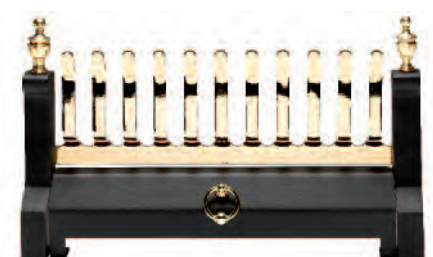

Manual control valve

Total control handset

Trim switch

Options

Fronts	Black
	Chrome
Trims	Black
	Chrome
Fuel	Coal
	Pebble
Controls	Manual
	Total remote
Gas	Natural gas
	Propane

The Foxton with black and chrome front and chrome trim

Model 3822CH for Class 1 fireplaces

Model 3722CH for Class 2 fireplaces

Foxton frets come with a black ashpan and legs and a choice of black and polished brass or polished chrome centre sections

Options

Fronts	Brass
	Chrome
	Black
Trims	Brass
	Chrome
	Black
	Brushed steel
Fuel	Coal
	Pebble
Controls	Manual
	Total remote
Gas	Natural gas
	Propane

Chrome Finger

Brass Finger

The Foxton with black front and brass trim

Model 3824BR for Class 1 fireplaces

Model 3724CH for Class 2 fireplaces

The Welham with brass front and black trim
 Model 3830BL for Class 1 fireplaces
 Model 3730BL for Class 2 fireplaces